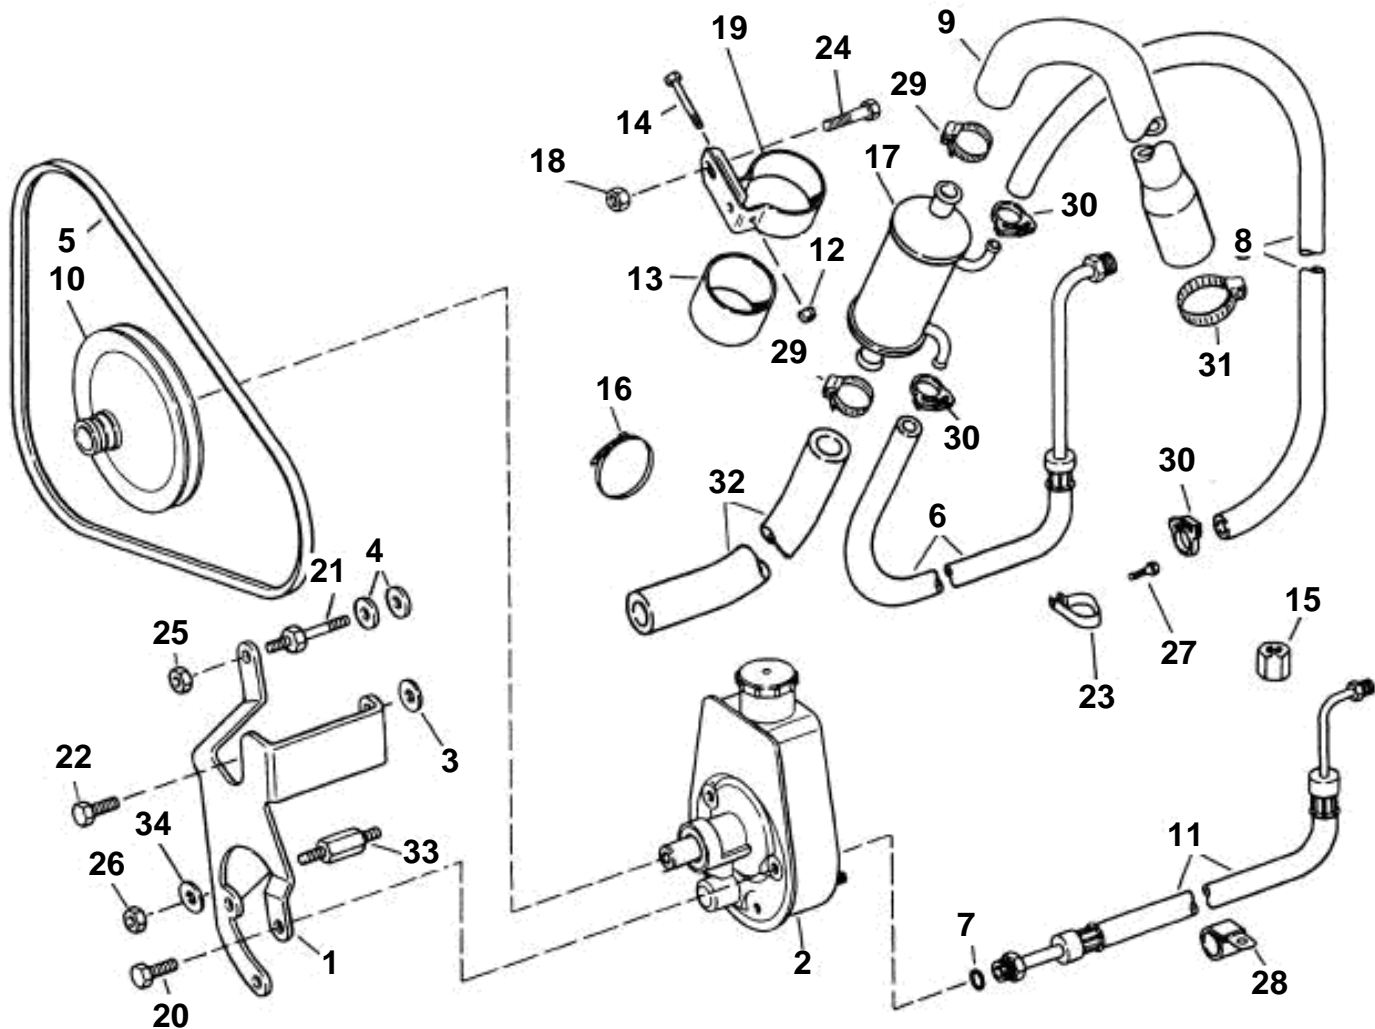

POWER STEERING PUMP

# POWER STEERING PUMP

REF	PART NO.	QTY	DESCRIPTION	NOTES
1	3852512	1	Bracket, Power steering	
2	3850492	1	Power steering pump	
3	3852162	1	Washer, Bracket to cylinder head	
4	3852162	2	Washer, Stud to engine	
5	3852464	1	V-belt, Power steering	
6	3854056	1	Hose, Valve to cooler	
7	3852497	1	O-ring, Pressure hose to pump	
8	3852839	1	Hose, Cooler to pump, return	
9	3852281	1	Hose, Gimbal to cooler	
10	3853804	1	Pulley, Steering pump	
11	3853918	1	Hose, Pump to valve, pressure	
12	3852079	1	Nut, Clamp	
13	3853236	1	Spacer, Oil cooler	
14	3852126	1	Screw, Clamp	
15	3853315	1	Fitting, Steering hoses	Dual installation mechanical steering models only
16	3852158	2	Lock strap, Pump hoses	
17	3852840	1	Oil cooler	
18	3852065	1	Nut, Oil cooler to flywheel hsg	
19	3852218	1	Clamp, Oil cooler	
20	3853405	3	Screw, Bracket to pump	
21	3852507	1	Stud, Bracket to water pump	
22	3853557	1	Screw, Bracket to cylinder head	
23	3852837	1	Clamp, Hoses to cylinder head	
24	3853826	1	Ignition cable, Cooler to flywheel hsg	
25	3853403	1	Nut, Stud, bracket to water pump	
26	3853403	1	Nut, Stud, bracket to engine	
27	3853557	1	Screw, Hose clamp to head	
28	3852490	1	Clamp, Hoses to front mount	
29	3853786	2	Clamp, Hose, oil cooler	
30	3852196	3	Clamp, Hose	
31	3853786	1	Clamp, Hose to gimbal hsg	
32	3852282	1	Hose, Cooler to thermostat hsg	
33	3853402	1	Stud, Bracket to engine	
34	3852054	1	Washer, Bracket to stud	